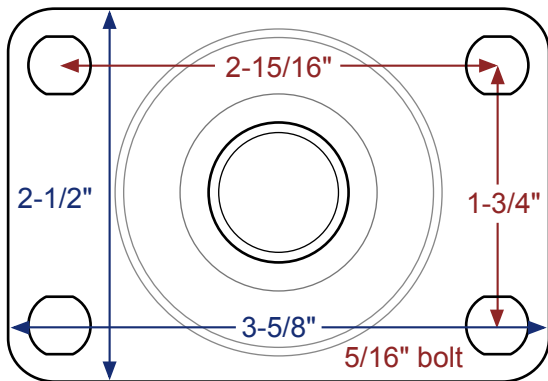

400 Series- 3 Inch Swivel Casters

TPR Non-Marking

493-3TG **490-3**
(Precision Bearings) *(Delrin Bearings)*

180 lb. Load Capacity

Polyurethane on Polypropylene Non-Marking

499-3 **496-3**
(Precision Bearings) *(Delrin Bearings)*

Polyurethane Wheel

497-3RED
(Ball Bearings)

225 lb Load

Solid Polyurethane

442-3
(Plain Bore)

270 lb Load

Don't see the caster you're looking for?
 We have over 30,000 casters in our selection.
 Call **800-980-8750** to speak to a representative.

California Caster

400 Series- 3 Inch Swivel Casters

Specification Sheet

Part Number	Wheel Material	Wheel Color	Dynamic Load	Overall Height	Swivel Radius	Bearing Type	Tread Width
421-3	Soft Rubber	Black/Black	175	3.8125	2.75	Plain Bore	1.25
490-3	TPR Non-Marking	Grey/Black	180	3.8125	2.75	Delrin	1.25
493-3TG	TPR Non-Marking	Grey/Grey	180	3.8125	2.75	Precision	1.25
496-3	Polyurethane on Polypropylene Non-Marking	Grey/Black	225	3.8125	2.75	Delrin	1.25
499-3	Polyurethane on Polypropylene Non-Marking	Grey/Grey	225	3.8125	2.75	Precision	1.25
497-3RED	Polyurethane	Red/Black	225	3.8125	2.75	Ball Bearing	1.25
427-3	Hard Rubber	Grey/Grey	270	3.8125	2.75	Plain Bore	1.25
442-3	Solid Polyurethane	Blue	270	3.8125	2.75	Plain Bore	1.25
460-3	Polypropylene	Black/Black	270	3.8125	2.75	Plain Bore	1.25

Fastening Description:

Top Plate 3-5/8" x 2-7/8"

Bolt Hole Dimensions:

2-15/16" x 1-3/4"

Bolt Size: 5/16"

Available Options

Roller Lock Brake

Rigid Caster