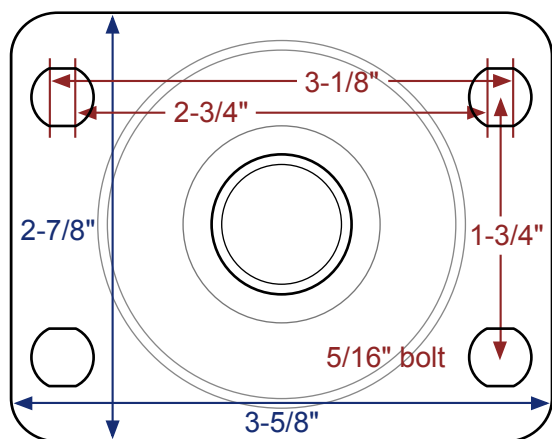

## Polyurethane on Polypropylene Non-Marking

**499-3-1/2TG**  
(Precision Bearings)

**496-3-1/2**  
(Delrin Bearings)

250 lb. Load Capacity

## Polypropylene

**460S-3-1/2**  
(Plain Bore)

275 lb. Load Capacity

Don't see the caster you're looking for?  
We have over 30,000 casters in our selection.  
Call **800-980-8750** to speak to a representative.

### Fastening Description:

Top Plate 3-5/8" x 2-7/8"

### Bolt Hole Dimensions:

2-15/16" x 1-3/4"

Bolt Size: 5/16"