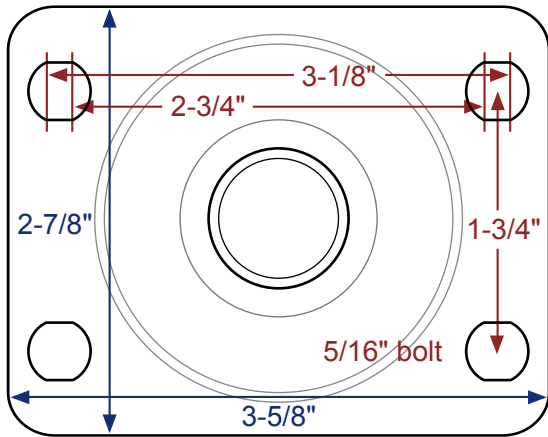

400 Series- 5 Inch Swivel Casters

TPR Non-Marking Wheels

493-5TG
(Precision Bearings)

490-5
(Delrin Bearings)

300 lb. Load Capacity

Rubber Wheels

421-5
(Plain Bore)

427-5
(Plain Bore)

Soft Rubber
200 lb Load

Hard Rubber
300 lb Load

Polyurethane on Polypropylene Non-Marking

499-5TG
(Precision Bearings)

496-5
(Delrin Bearings)

325 lb. Load Capacity

Polypropylene Wheel

460S-5
(Plain Bore)

California Caster

400 Series- 5 Inch Swivel Casters

Specification Sheet

Part Number	Wheel Material	Wheel Color	Dynamic Load	Overall Height	Swivel Radius	Bearing Type	Tread Width
421-5	Soft Rubber	Black/Black	200	6.125	3.9375	Plain Bore	1.25
497-5-RED-001	Polyurethane	Red/Black	275	6.125	3.9375	Ball Bearing	1.25
427-5	Hard Rubber	Grey/Grey	300	6.125	3.9375	Plain Bore	1.25
490-5	TPR Non-Marking	Grey/Black	300	6.125	3.9375	Delrin	1.25
493-5TG	TPR Non-Marking	Grey/Grey	300	6.125	3.9375	Precision	1.25
496-5	Polyurethane on Polypropylene Non-Marking	Grey/Black	325	6.125	3.9375	Delrin	1.25
499-5TG	Polyurethane on Polypropylene Non-Marking	Grey/Grey	325	6.125	3.9375	Precision	1.25
460S-5	Polypropylene	Black/Black	350	6.125	3.9375	Plain Bore	1.25

Fastening Description:

Top Plate 3-5/8" x 2-7/8"

Bolt Hole Dimensions:

2-15/16" x 1-3/4"

Bolt Size: 5/16"

Available Options

Rollock Brake

Rigid Caster